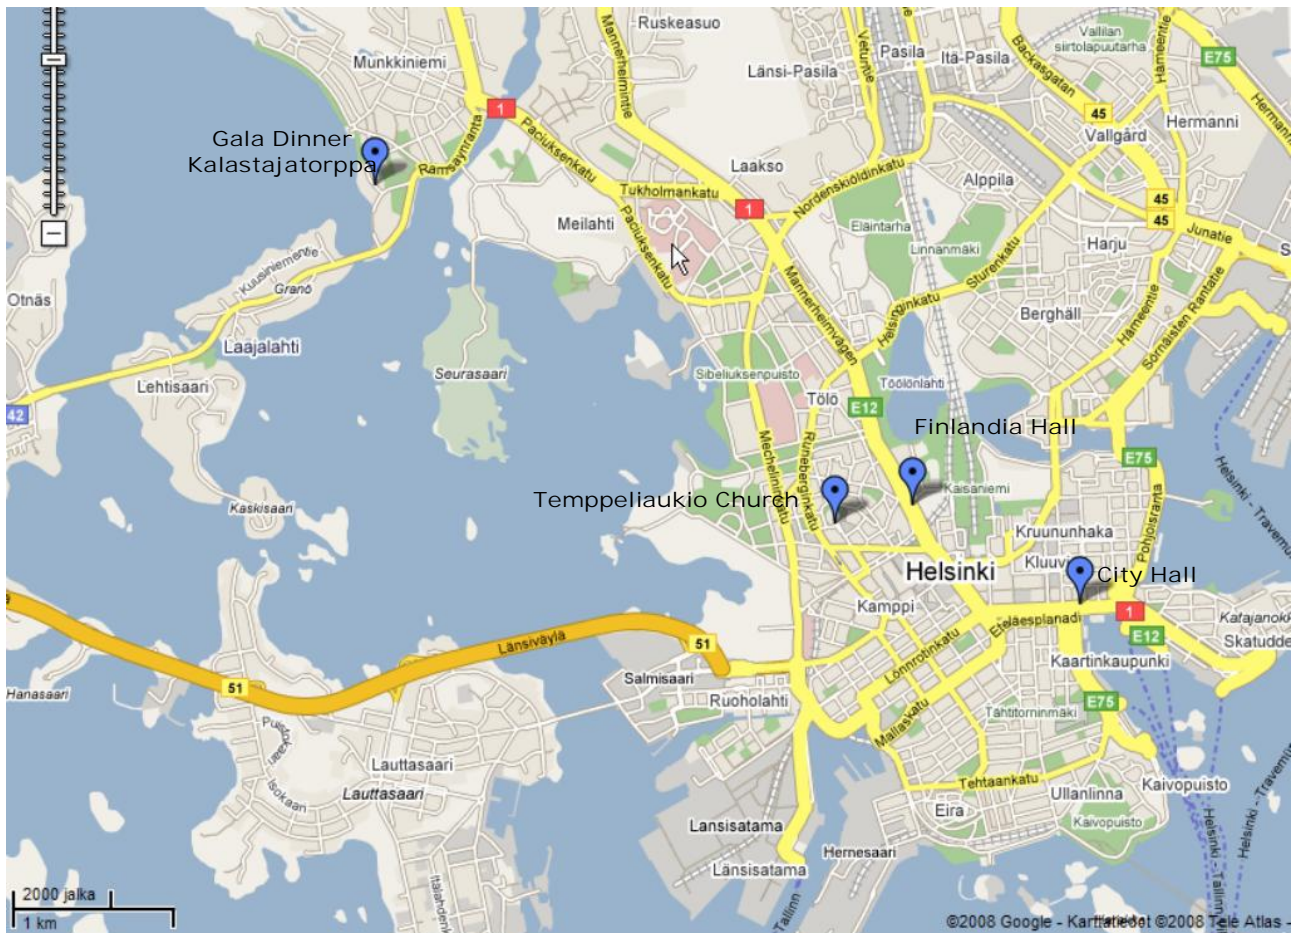

Social Programme Venues

- Tuesday 24th June
 - Concert in Temppeliaukio Church, Lutherinkatu 3
- Wednesday 25th June
 - Get-together for EAHIL First timers (nordic walking), meeting point Finlandia Hall (Conference Venue)
 - Opening Ceremony in Finlandia Hall (Conference Venue), Mannerheimintie 13
 - Welcome Reception in the City Hall, Pohjoisesplanadi 11-13
- Thursday 26th June
 - Library Excursions, see separate map
- Friday 27th June
 - Gala Dinner in Kalastajatorppa, Kalastajatorpantie 1