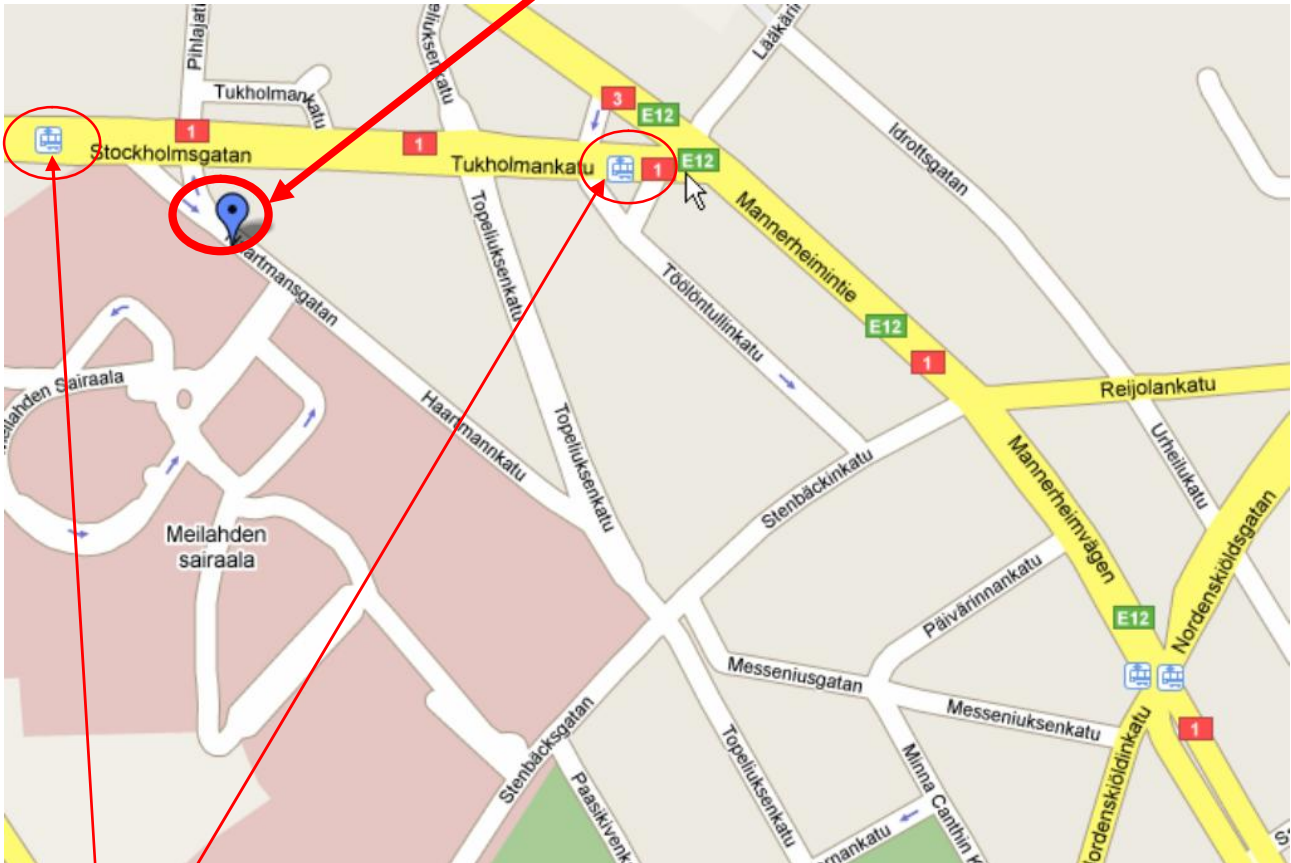

CEC Venue

Monday 23rd and Tuesday 24th June, 2008

National Library of Health Sciences **Terkko**
Meilahti Campus
Haartmaninkatu 4

Tram 4 stops.

See also

http://www.hel.fi/wps/portal/HKL_en/?WCM_GLOBAL_CONTEXT=/en/Helsinki+City+Transport/
http://www.hel.fi/wps/wcm/resources/file/ebc7970d38f0cd0/kartta_20_ratikka.pdf